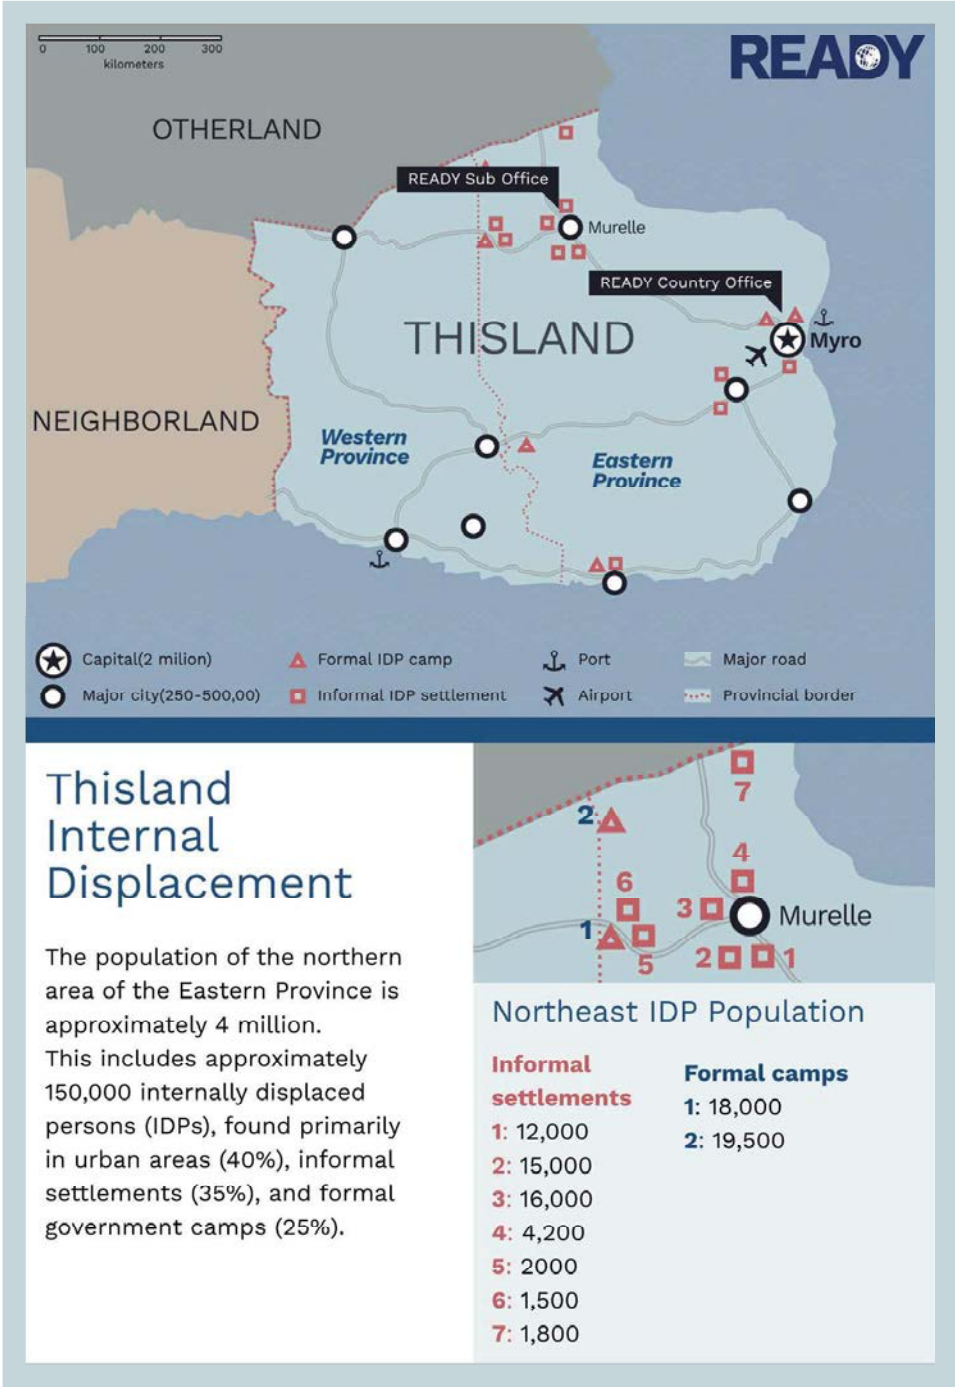

MAP OF THISLAND

Thisland Internal Displacement

The population of the northern area of the Eastern Province is approximately 4 million. This includes approximately 150,000 internally displaced persons (IDPs), found primarily in urban areas (40%), informal settlements (35%), and formal government camps (25%).

Northeast IDP Population

Informal settlements	Formal camps
1: 12,000	1: 18,000
2: 15,000	2: 19,500
3: 16,000	
4: 4,200	
5: 2,000	
6: 1,500	
7: 1,800	